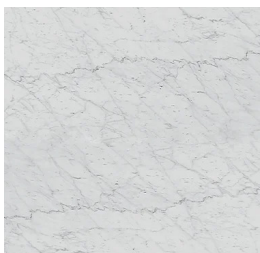


Zen Black Low

Massimo Castagna
2020

Coffee table with black brushed open pore stained ash top. Also available with tempered hand decorated Craquelé glass top or in natural polished Verde Alpi or Bianco Carrara Gioia, in honed mat Nero Marquinia or brushed Fior di Pesco marble. Black hand brushed anodised aluminium base with black lacquered metal details.

47¼ x 18¾

Finishes

Glass

Craquelé glass

Wood

Black stained brushed
ash

Metal

Black brushed
aluminium

Black lacquered

Marble

Bianco Carrara

Fior di pesco

Nero Marquina

Verde Alpi