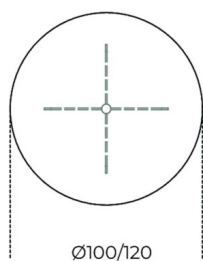

Available while stock lasts.

Dimensioni / size

Cm (Ø x H)

100 x 47

120 x 47

Dimensioni / size

Inches (Ø x H)

39½ x 18¾

47¼ x 18¾

Finishes

Glass

Craquelé glass

Wood

Black stained brushed
ash

Metal

Black brushed
aluminium