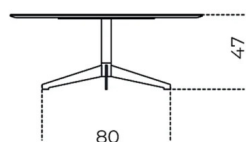

Available while stock lasts.

Dimensioni / size

Cm (Ø x H)

100 x 47

120 x 47

Dimensioni / size

Inches (Ø x H)

39½ x 18¾

47¼ x 18¾

Finishes

Glass

Craquelé glass

Wood

Black stained brushed
ash

Metal

Black brushed
aluminium