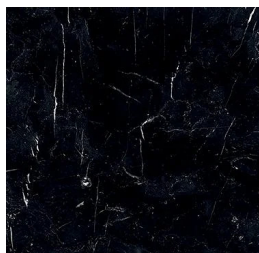


Zen Black Low

Massimo Castagna
2020

Coffee table with black brushed open pore stained ash top. Also available with tempered hand decorated Craquelé glass top or in natural polished Verde Alpi or Bianco Carrara Gioia, in honed mat Nero Marquinia or brushed Fior di Pesco marble. Black hand brushed anodised aluminium base with black lacquered metal details.

47¼ x 18¾

Finishes

Glass

Craquelé glass

Wood

Black stained brushed
ash

Metal

Black brushed
aluminium

Black lacquered

Marble

Bianco Carrara

Fior di pesco

Nero Marquina

Verde Alpi