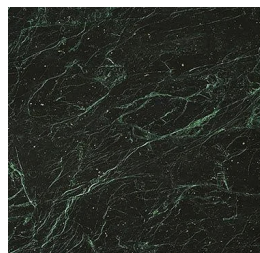


Zen Black Low

Massimo Castagna
2020

Coffee table with black brushed open pore stained ash top. Also available with tempered hand decorated Craquelé glass top or in natural polished Verde Alpi or Bianco Carrara Gioia, in honed mat Nero Marquinia or brushed Fior di Pesco marble. Black hand brushed anodised aluminium base with black lacquered metal details.

47¼ x 18¾

Finishes

Glass

Craquelé glass

Wood

Black stained brushed
ash

Metal

Black brushed
aluminium

Black lacquered

Marble

Bianco Carrara

Fior di pesco

Nero Marquina

Verde Alpi